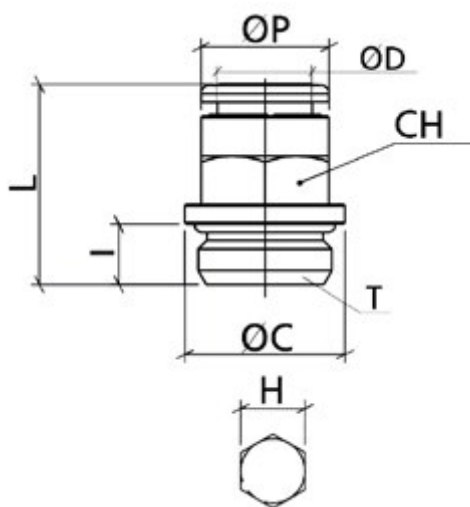

# Data Sheet

Article number: 589OTRC04M5

Description: Metal Push-in fitting, straight,  $\varnothing 4$  / M5, w. o-ring  
Type: OTRC04M5, Nickel plated brass

## Measures

= M5x0,8

Weight = 5

= 7

= 10

= 4

= 19

= 9